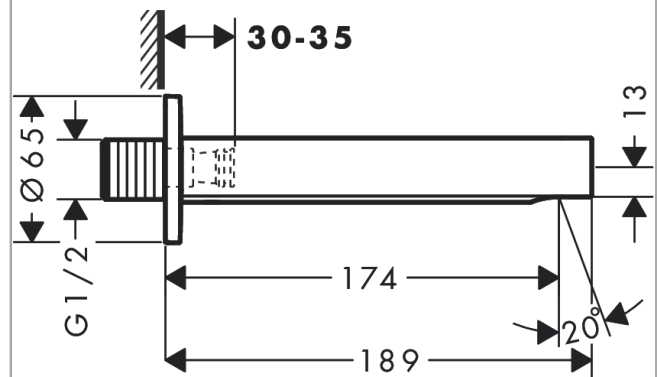

#### product features

- 1 function
- connection type: G 1/2
- with escutcheon
- projection 174 mm
- wall-mounted
- maximum flow rate at 3 bar: 20,3 l/min
- spray type: normal spray

### Scale drawing